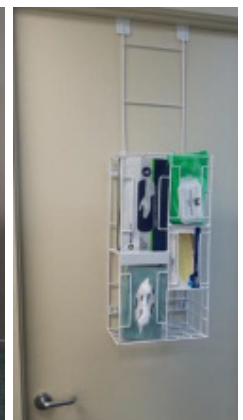

© 2019 Sterri-Matt PPE Organisers and Accessories are registered and copyright designs of Sterri-Matt Pty Ltd.

	Width	Height	Depth	Product Weight	Filled Weight	Fixing Points
SMATT-WCS3	41.1cm	58.5cm	15cm	2kg	8kg	4
SMATT-WCS4	27.5cm	54cm	16cm	1kg	4kg	4