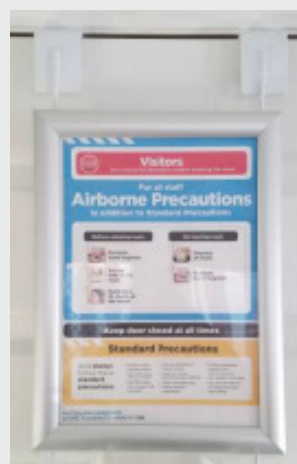

	Width	Height	Depth	Product Weight	Filled Weight	Fixing Points
SMATT-WCS1	63cm	79cm	16.5cm	7kg	17kg	6

STERRI-MATT® Standard PPE Organiser

Product Code - SMATT-WCS2

- High quality
- Meets infection control guidelines
- Built for HealthCare environment
- No flat surfaces
- Durable wipe clean coating
- Pre-treated rust prevention
- Hospital & clinically designed
- Wall mount or door hang
- Can be used on Mobile Stand

Options Available

SMATT-WCSD

Door Hang Bracket

SMATT-WCSE

Emesis Bag Holder

**Product Code
SMATT-WCSFA**

- Clip on Warning Sign*
- Attaches to door hanger
- Easy-change sign
- Warning Instructions |
- Coded Pictures