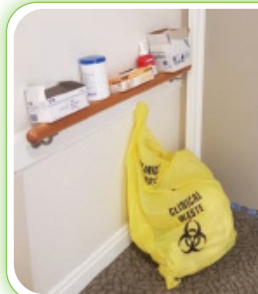

Product Code - SMATT-WCS5

Compact PPE Organiser designed to universally fit gowns and masks with a top basket for gloves or shoe covers, etc.

Intended as a multifunction design, able to be fixed to the wall, door hung or on mobile stations.