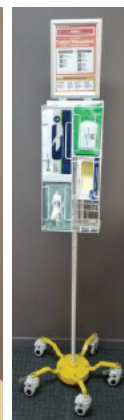

© 2019 Sterri-Matt PPE Organisers and Accessories are registered and copyright designs of Sterri-Matt Pty Ltd.

	Width	Height	Depth	Product Weight	Filled Weight	Fixing Points
SMATT-WCS3	41.1cm	58.5cm	15cm	2kg	8kg	4
SMATT-WCS4	27.5cm	54cm	16cm	1kg	4kg	4