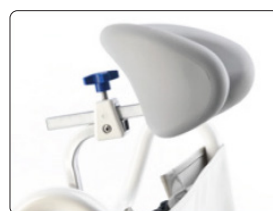

The enhanced stability and smaller footprint of the wheelbase makes the commode more easily manoeuvrable in small spaces and allows for a better fit over standard toilets.

The modular design allows the chairs to be adapted to suit a wide range of user needs by simply adjusting or adding the easy to fit, off-the-

shelf accessories.

Stainless steel frame

Enhanced stability for additional safety & reassurance

Ergonomic seat encourages a more upright seating

Optimised wheel base for manoeuvrability in small spaces

Extensive range of positioning, safety, toileting and seating accessories

XL back

Solid plastic backrest

Wider XL armrests

Soft backrest cushion

Comfort backrest

Splash guard

Toilet pan

Safety bar

Safety belts Ocean

Armrest lock

Anti-tippers - Front | Rear

Lateral Supports

Headrest holder

Ergonomic head/neck rest

Calf support  
with foot support