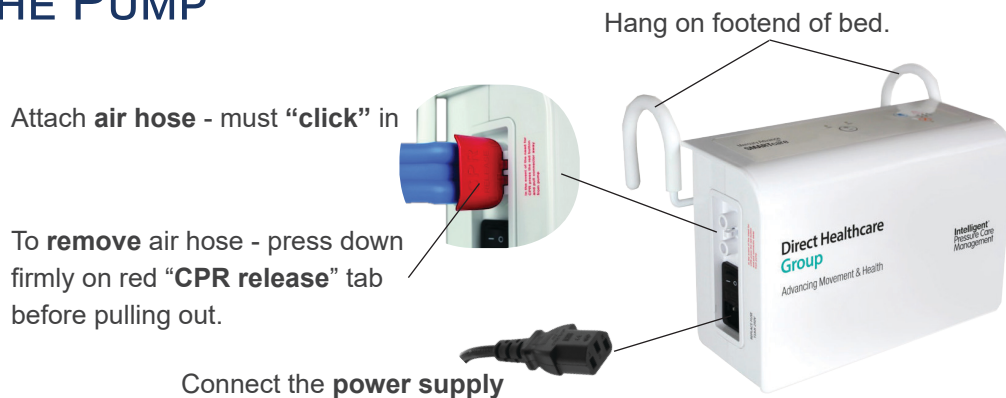

MERCURY ADVANCE MATTRESS

OPERATING GUIDELINES

1. YOUR MATTRESS

2. THE PUMP

3. USING THE MERCURY ADVANCE

The Mercury Advance Mattress is an **Alternating Air | Foam Mattress Hybrid**.

The modern castellated foam technology provides superb pressure relieving properties when used as a **static** foam mattress.

If clinically required, the mattress can be “stepped up” to a **dynamic** alternating air mattress by attaching the pump which then inflates the air cells for additional offload and pressure relief.

The firmer foam of the side edges provides additional support, making self-transfer much easier.