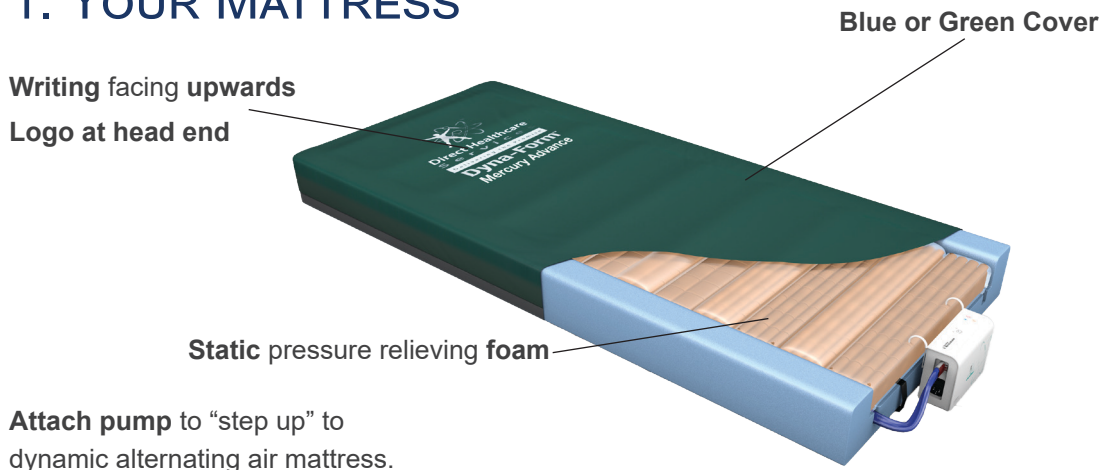

MERCURY ADVANCE MATTRESS

OPERATING GUIDELINES

1. YOUR MATTRESS