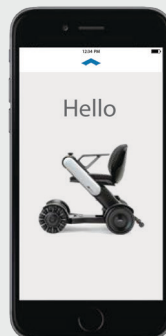

# WHILL Chair (MODEL Ci)

The innovative new WHILL chair allows you the freedom to explore in style.

The short wheelbase and narrow frame results in a footprint small enough to allow for a turning radius of only 76cm. The compact design and responsive controls also allow you to manoeuvre confidently in tight spaces.

Model Ci ensures you a safe ride so you can focus on enjoying your activities.

The Model Ci is quick and easy to disassemble into three lightweight components.

Front Drive Base

Rear Drive Base

Seat Assembly

You can use the App to remotely drive the Model Ci, choose a drive mode or even lock or unlock it.

It is also possible to access key information about your device and monitor the battery health.

The unique omni-wheel copes with all types of terrain and allows for easy manoeuvring in tight spaces