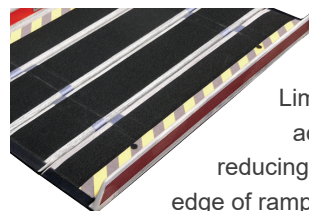

INVACARE Portable Ramps

The Invacare Portable Ramps uniquely combine unidirectional glass fibre and carbon fibre materials to create a lightweight ramp that is extremely strong, requires no assembly and is suitable for a wide range of uses.

The portable ramps are available in 4 different models, each available in a choice of sizes. The lightweight **PERSONAL** ramps allow easier access in and around the home or workplace eg: ideal for climbing kerbs or similar objects. The **MULTIPURPOSE** ramps are longer and wider, making them better suited to commercial and travel situations, particularly useful outdoors. Both these ranges come with a convenient carry bag. The **SENIOR** range of ramps are available in 10 sizes to cope with obstacles up to 87cm in height. The **EDGE BARRIER LIMITER (EBL)** ramps offer the added security of edge barriers, particularly suited to providing instant access to public transport or buildings where permanent ramps are impractical.

Safe - non-slip surface clearly marked and with grip tape. Portable ramps fitted with pad at top and base.

Strong - tested to AS/NZ standards up to 300kg*
(*tested and valid up to 4° incline)

Multi-panel, hinged system folds with concertina action to create a single compact unit.