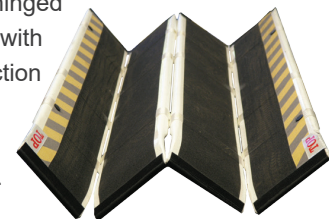

INVACARE Portable Ramps

The Invacare Portable Ramps uniquely combine unidirectional glass fibre and carbon fibre materials to create a lightweight ramp that is extremely strong, requires no assembly and is suitable for a wide range of uses.

The portable ramps are available in 4 different models, each available in a choice of sizes. The lightweight **PERSONAL** ramps allow easier access in and around the home or workplace eg: ideal for climbing kerbs or similar objects. The **MULTIPURPOSE** ramps are longer and wider, making them better suited to commercial and travel situations, particularly useful outdoors. Both these ranges come with a convenient carry bag. The **SENIOR** range of ramps are available in 10 sizes to cope with obstacles up to 87cm in height. The **EDGE BARRIER LIMITER (EBL)** ramps offer the added security of edge barriers, particularly suited to providing instant access to public transport or buildings where permanent ramps are impractical.

Safe - non-slip surface clearly marked and with grip tape. Portable ramps fitted with pad at top and base.

Strong - tested to AS/NZ standards up to 300kg*
(*tested and valid up to 4° incline)

Multi-panel, hinged system folds with concertina action to create a single compact unit.