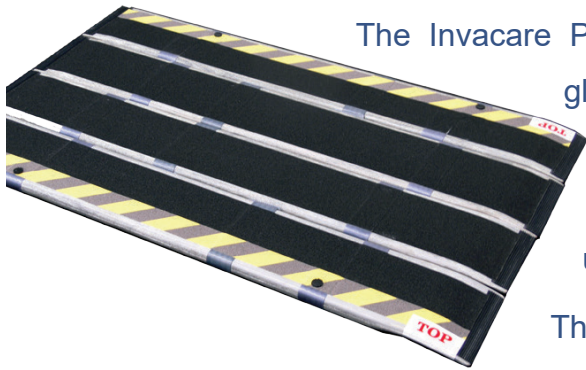

INVACARE Portable Ramps

The Invacare Portable Ramps uniquely combine unidirectional glass fibre and carbon fibre materials to create a lightweight ramp that is extremely strong, requires no assembly and is suitable for a wide range of uses.

The portable ramps are available in 4 different models, each available in a choice of sizes. The lightweight **PERSONAL** ramps allow easier access in and around the home or workplace eg: ideal for climbing kerbs or similar objects. The **MULTIPURPOSE** ramps are longer and wider, making them better suited to commercial and travel situations, particularly useful outdoors. Both these ranges come with a convenient carry bag. The **SENIOR** range of ramps are available in 10 sizes to cope with obstacles up to 87cm in height. The **EDGE BARRIER LIMITER (EBL)** ramps offer the added security of edge barriers, particularly suited to providing instant access to public transport or buildings where permanent ramps are impractical.

Portable - compact units for easy storage and transport

Lightweight but strong - made from unique unidirectional glass and carbon fibre materials.

Compact - multi-panelled design concertina folds for narrower folded width.

Safe - non-slip surface clearly marked and with grip tape. Portable ramps fitted with pad at top and base.

Strong - tested to AS/NZ standards up to 300kg*
(*tested and valid up to 4° incline)

Multi-panel, hinged system folds with concertina action to create a single compact unit.