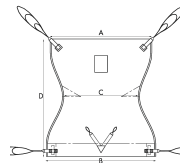

Jr	S	M	L	XL
A	690	770	890	1050	1180
B	740	810	905	1095	1260
C	510	590	665	825	1010
D	620	850	940	1075	1310
Code	701203	701206	701209	701212	701215