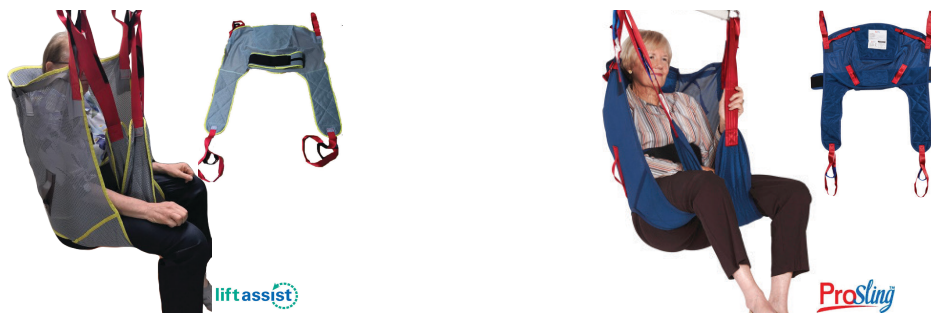

Hygiene Head Support Slings

	Jr | XS	S	M	L	XL	XXL
liftassist Mesh	700703	700706	700709	700712	700715	700718
ProSling Mesh	- N/A -	SL246181	SL246281	SL246381	SL246481	SL246581