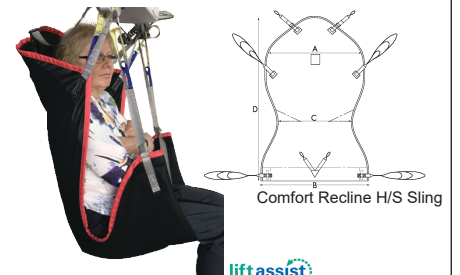

liftassist
Allday Spacer