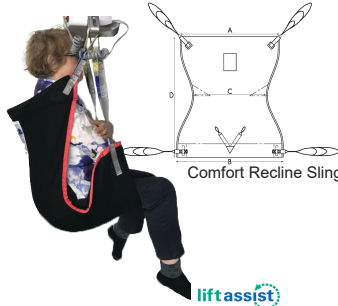

General Purpose Slings (No HEAD SUPPORT)

liftassist

liftassist

ProSling

| | | Jr XS | S | M | L | XL | XXL |
|------------|--------|---------|----------|----------|----------|---------|---------|
| liftassist | Padded | 700303 | 700306 | 700309 | 700312 | 700315 | 700318 |
| liftassist | Mesh | 700103 | 700106 | 700109 | 700112 | 700115 | 700118 |
| liftassist | Spacer | 701203 | 701206 | 701209 | 701212 | 701215 | - N/A - |
| ProSling | Mesh | - N/A - | SL147181 | SL147281 | SL147381 | - N/A - | - N/A - |